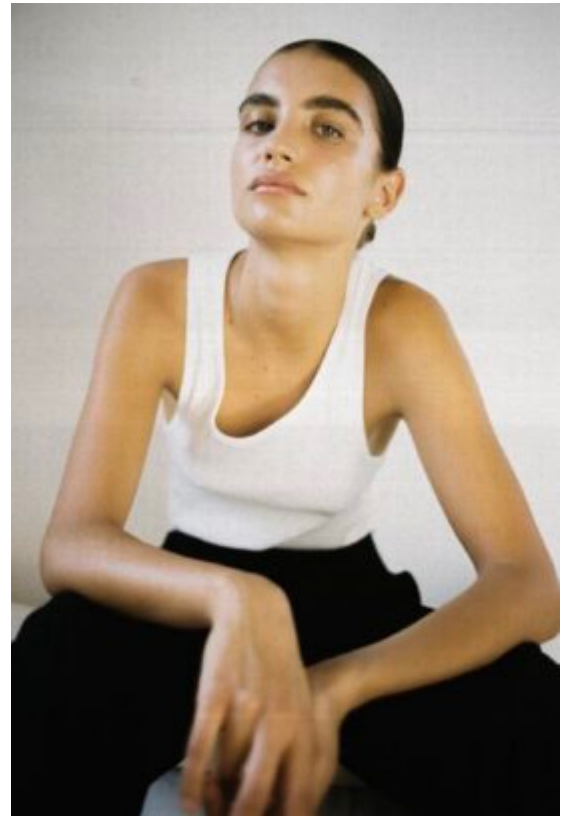

TRUE MODELS

Magdalena Konjevic

176 | 79 / 60.5 / 92 / 39 | Brown / Green

TRUE MODELS

Magdalena Konjevic

176 | 79 / 60.5 / 92 / 39 | Brown / Green

TRUE MODELS

Magdalena Konjevic

176 | 79 / 60.5 / 92 / 39 | Brown / Green

TRUE MODELS

Magdalena Konjevic

176 | 79 / 60.5 / 92 / 39 | Brown / Green

TRUE MODELS