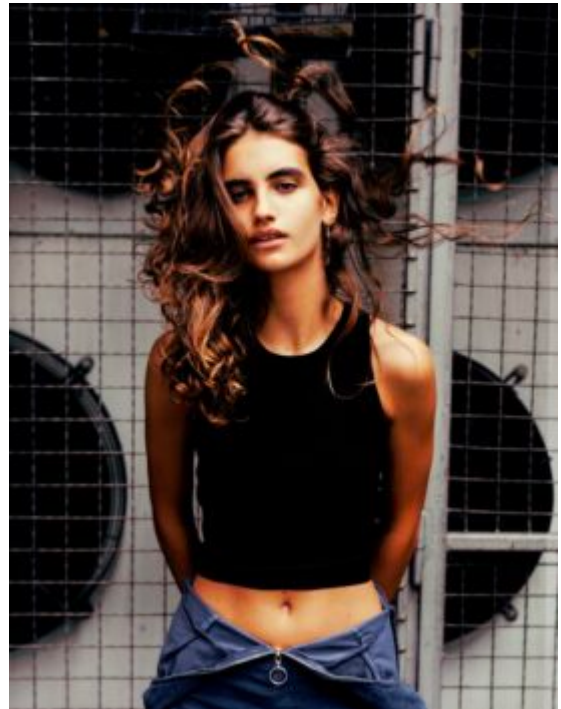

TRUE MODELS

Magdalena Konjevic

176 | 79 / 60.5 / 92 / 39 | Brown / Green

TRUE MODELS

Magdalena Konjevic

176 | 79 / 60.5 / 92 / 39 | Brown / Green

TRUE MODELS

Magdalena Konjevic

176 | 79 / 60.5 / 92 / 39 | Brown / Green

TRUE MODELS

Magdalena Konjevic

176 | 79 / 60.5 / 92 / 39 | Brown / Green

TRUE MODELS